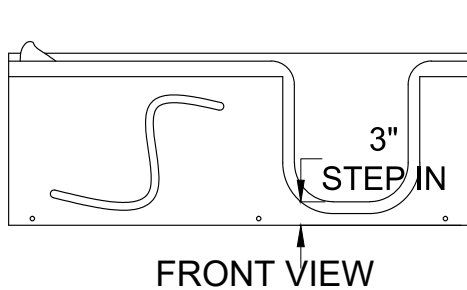

3060SI

STEP-IN • TILE FLANGE INCLUDED • WASTE & OVERFLOW NOT INCLUDED

Meditub's 30x60SI is constructed of the highest grade acrylic for beauty and durability. The 30x60SI is perfect for new construction and retro fitting because of its industry standard size. It comes with a stainless steel frame for long lasting strength and adjustable feet for easy installation and leveling.

UNIT COLORS:

TRIM COLORS:

OPTIONS:

- soaker
- air therapy
- hydro therapy

ACCESSORIES:

- chromatherapy
- aromatherapy
- autodrain

DOOR / DRAIN SIDE OPTIONS:

Available Colors..... White
 Material..... Acrylic
 Door Swing..... Inward
 Enclosed on three sides..... No
 Faucet Deck..... No
 Seat..... No
 Dimensions..... 30(W)x60(L)x22(H)
 Air System Available..... Yes

Hydro System Available..... Yes
 Dual System Available..... No
 Non Slip Floor..... Yes
 Faucet Deck..... Yes
 Capacity..... 50Gal
 Unit Weight..... 175Lbs
 Approx Shipping Weight..... 225Lbs