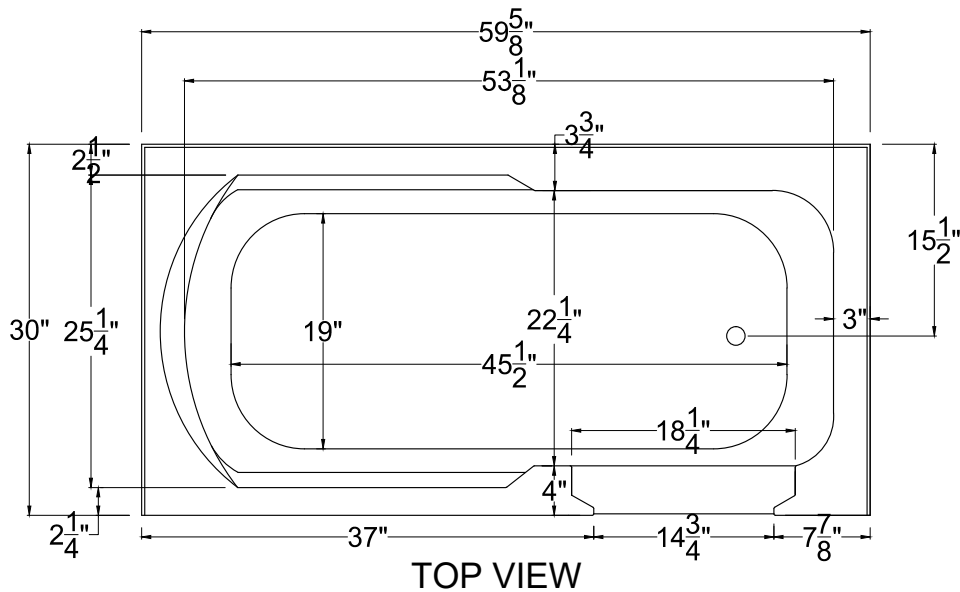

3060SI

STEP-IN • TILE FLANGE INCLUDED • WASTE & OVERFLOW NOT INCLUDED

Meditub's 30x60SI is constructed of the highest grade acrylic for beauty and durability. The 30x60SI is perfect for new construction and retro fitting because of its industry standard size. It comes with a stainless steel frame for long lasting strength and adjustable feet for easy installation and leveling.

UNIT COLORS:

TRIM COLORS:

OPTIONS:

- soaker
- air therapy
- hydro therapy

ACCESSORIES:

- chromatherapy
- aromatherapy
- autodrain

DOOR / DRAIN SIDE OPTIONS:

Available Colors..... White
 Material..... Acrylic
 Door Swing..... Inward
 Enclosed on three sides..... No
 Faucet Deck..... No
 Seat..... No
 Dimensions..... 30(W)x60(L)x22(H)
 Air System Available..... Yes

Hydro System Available..... Yes
 Dual System Available..... No
 Non Slip Floor..... Yes
 Faucet Deck..... Yes
 Capacity..... 50Gal
 Unit Weight..... 175Lbs
 Approx Shipping Weight..... 225Lbs