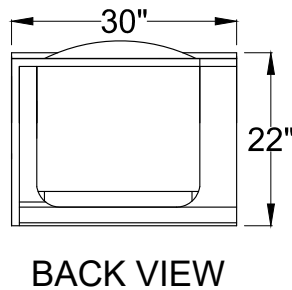

3060SI

STEP-IN • TILE FLANGE INCLUDED • WASTE & OVERFLOW NOT INCLUDED

Meditub's 30x60SI is constructed of the highest grade acrylic for beauty and durability. The 30x60SI is perfect for new construction and retro fitting because of its industry standard size. It comes with a stainless steel frame for long lasting strength and adjustable feet for easy installation and leveling.

UNIT COLORS:

TRIM COLORS:

OPTIONS:

- soaker
- air therapy
- hydro therapy

ACCESSORIES:

- chromatherapy
- aromatherapy
- autodrain

DOOR / DRAIN SIDE OPTIONS:

Available Colors..... White
 Material..... Acrylic
 Door Swing..... Inward
 Enclosed on three sides..... No
 Faucet Deck..... No
 Seat..... No
 Dimensions..... 30(W)x60(L)x22(H)
 Air System Available..... Yes